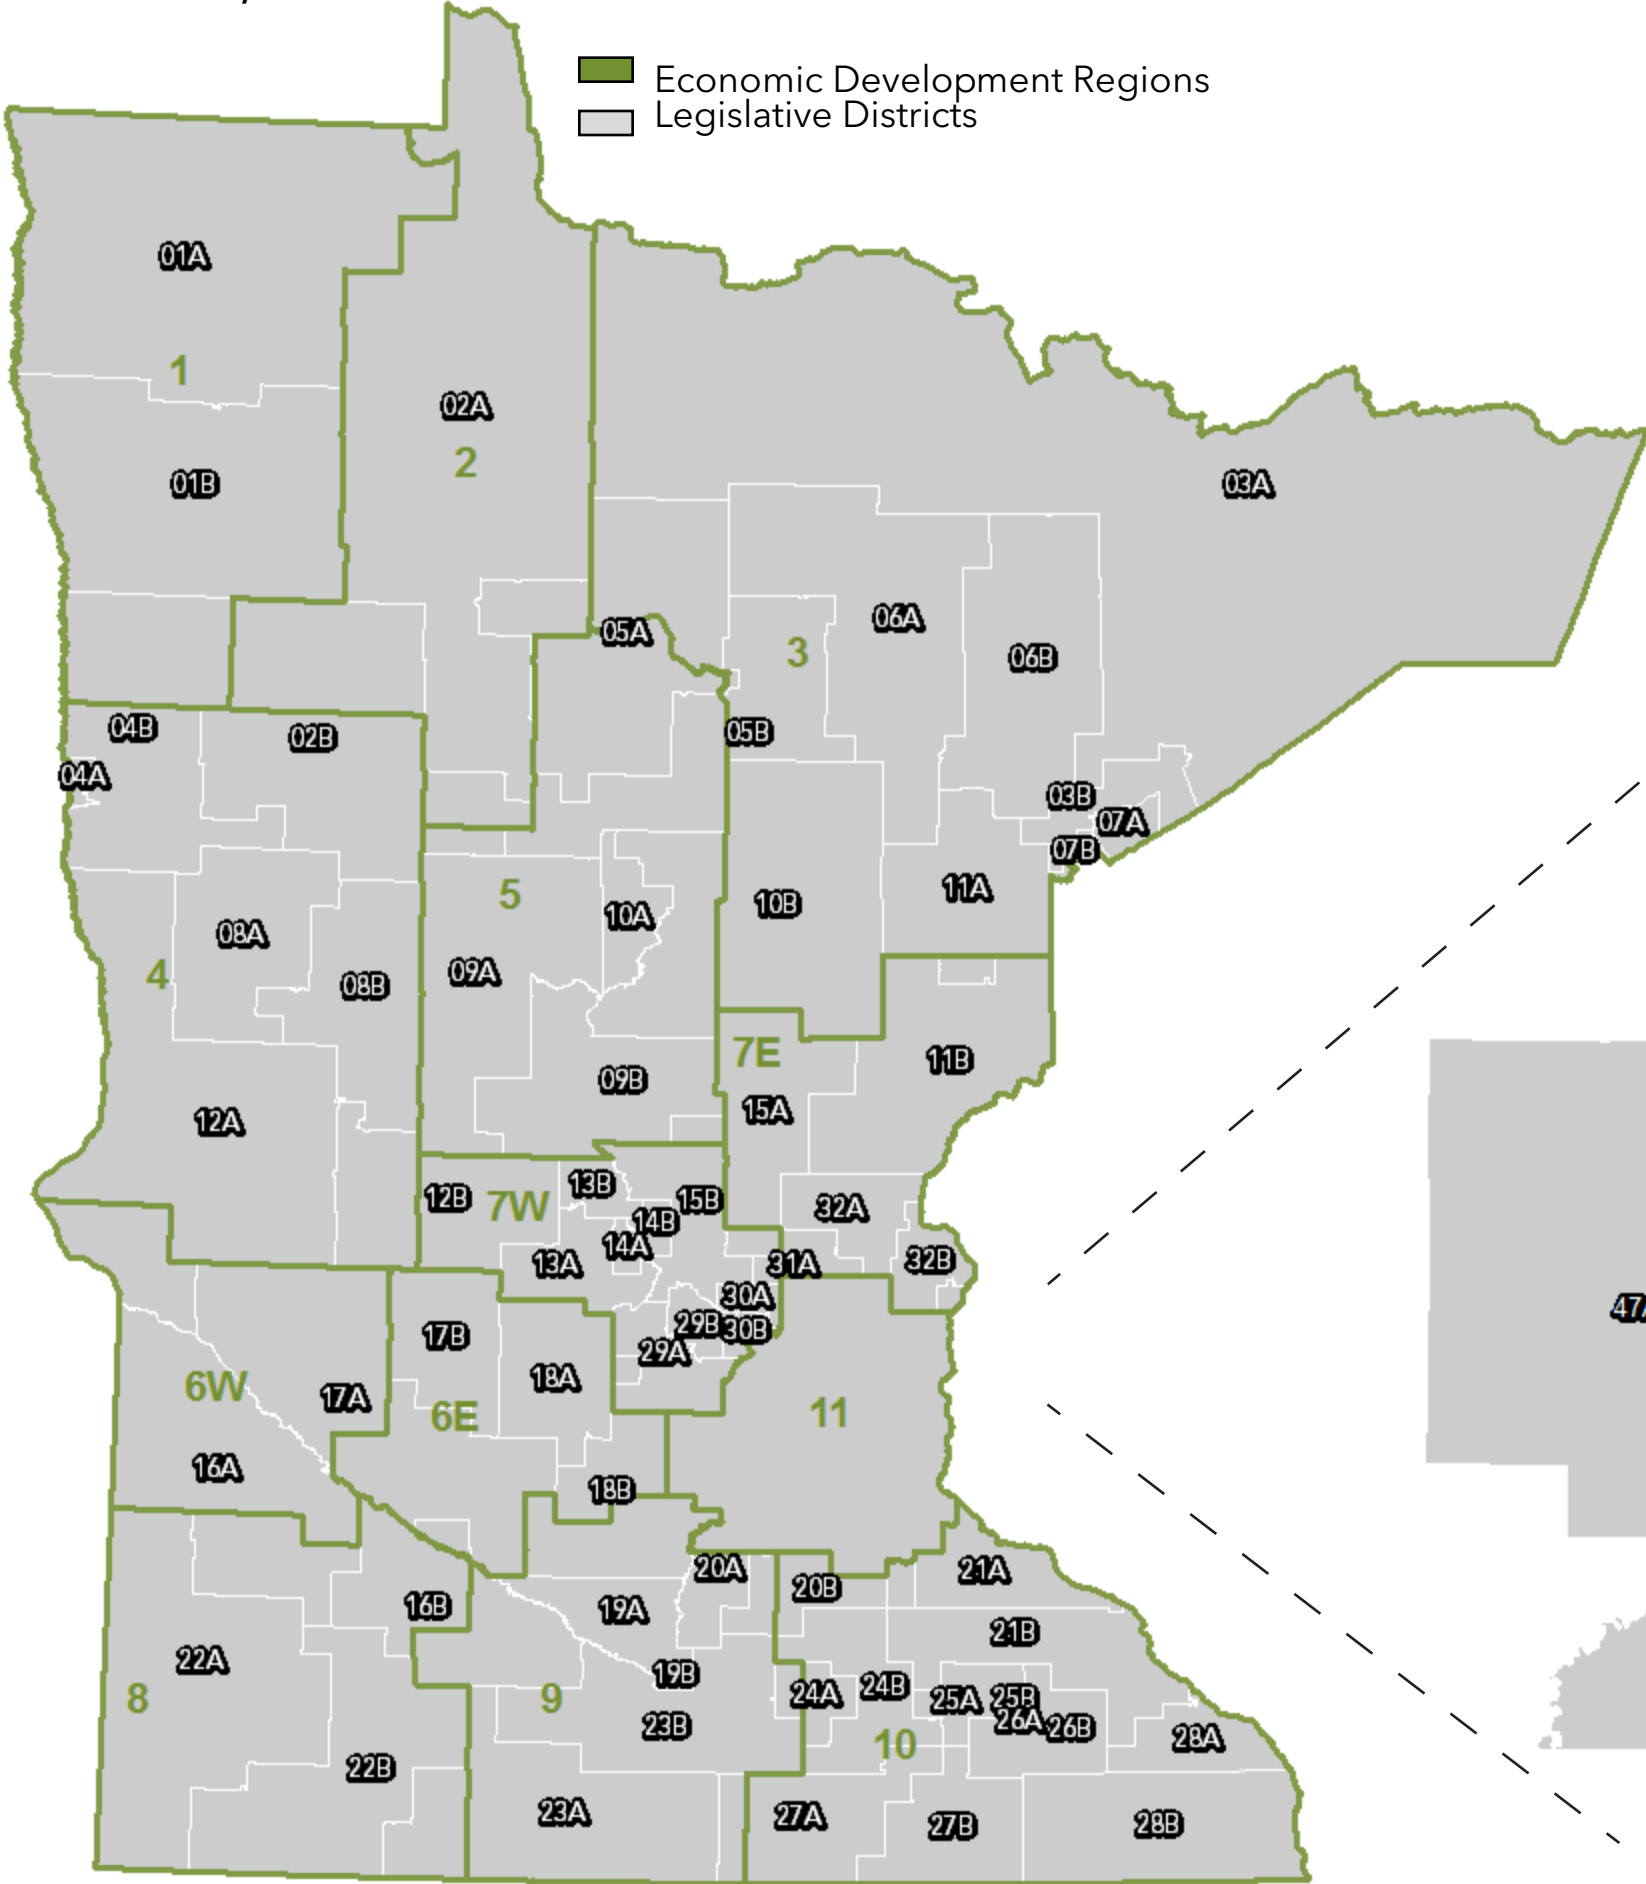

Minnesota Legislative District and Economic Development Region Reference Map

Created March, 2016

■ Economic Development Regions
□ Legislative Districts

Seven County Metro Region (EDR 11) Legislative Districts