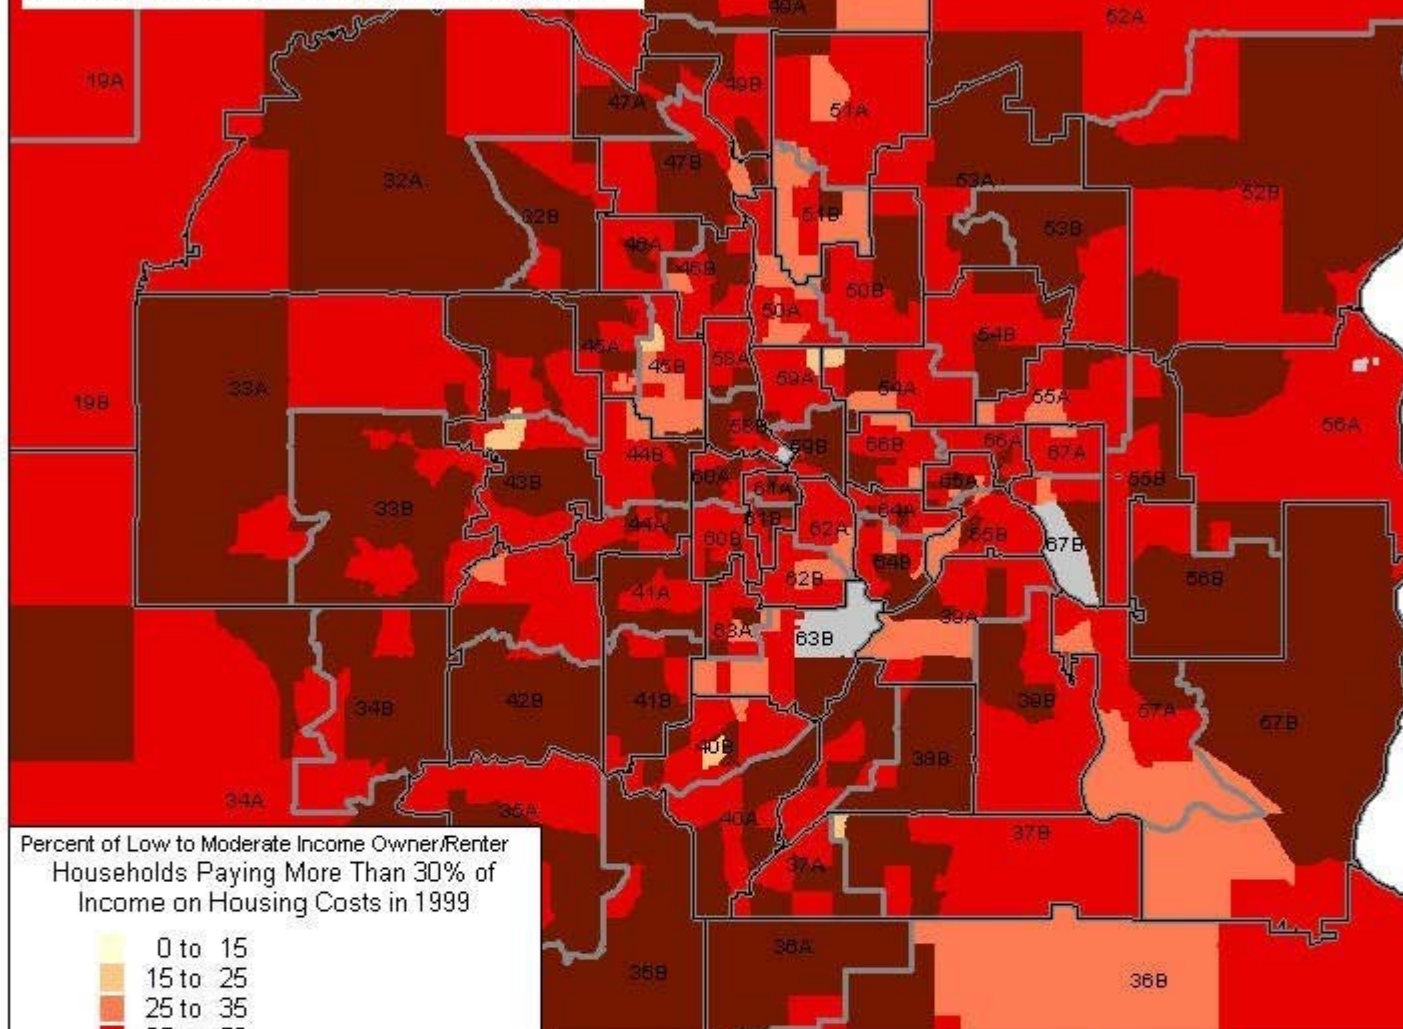

# Minnesota Housing Burdens in State Legislative Districts for Low to Moderate Income Home Owners and Renters

## Twin Cities Area Districts

Boundaries are Census Tracts

Data sources:  
2000 U.S. Census Bureau,  
2003 Minnesota Legislature GIS

Contributing funds to:  
Institute on race and poverty  
Research, Education and Advocacy  
2003